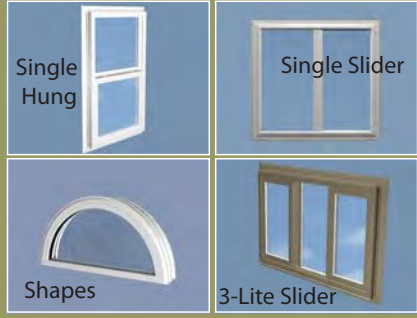

- Single Hung • Non-Tilt Sash
- Single Slider & 3-Lite Slider
- Picture Windows - Shapes
- *Architectural Single Hung

FEATURES

* Coming soon

- 3" Depth of Frame - Beefy Construction
- Simple Style with Clean Lines
- Totally Configurable for Custom Look
- Welded Sash and Frame for 100% Reliability
- Fully Reinforced Internally
- Upgrades where it counts with Low-E, Argon, & Grids